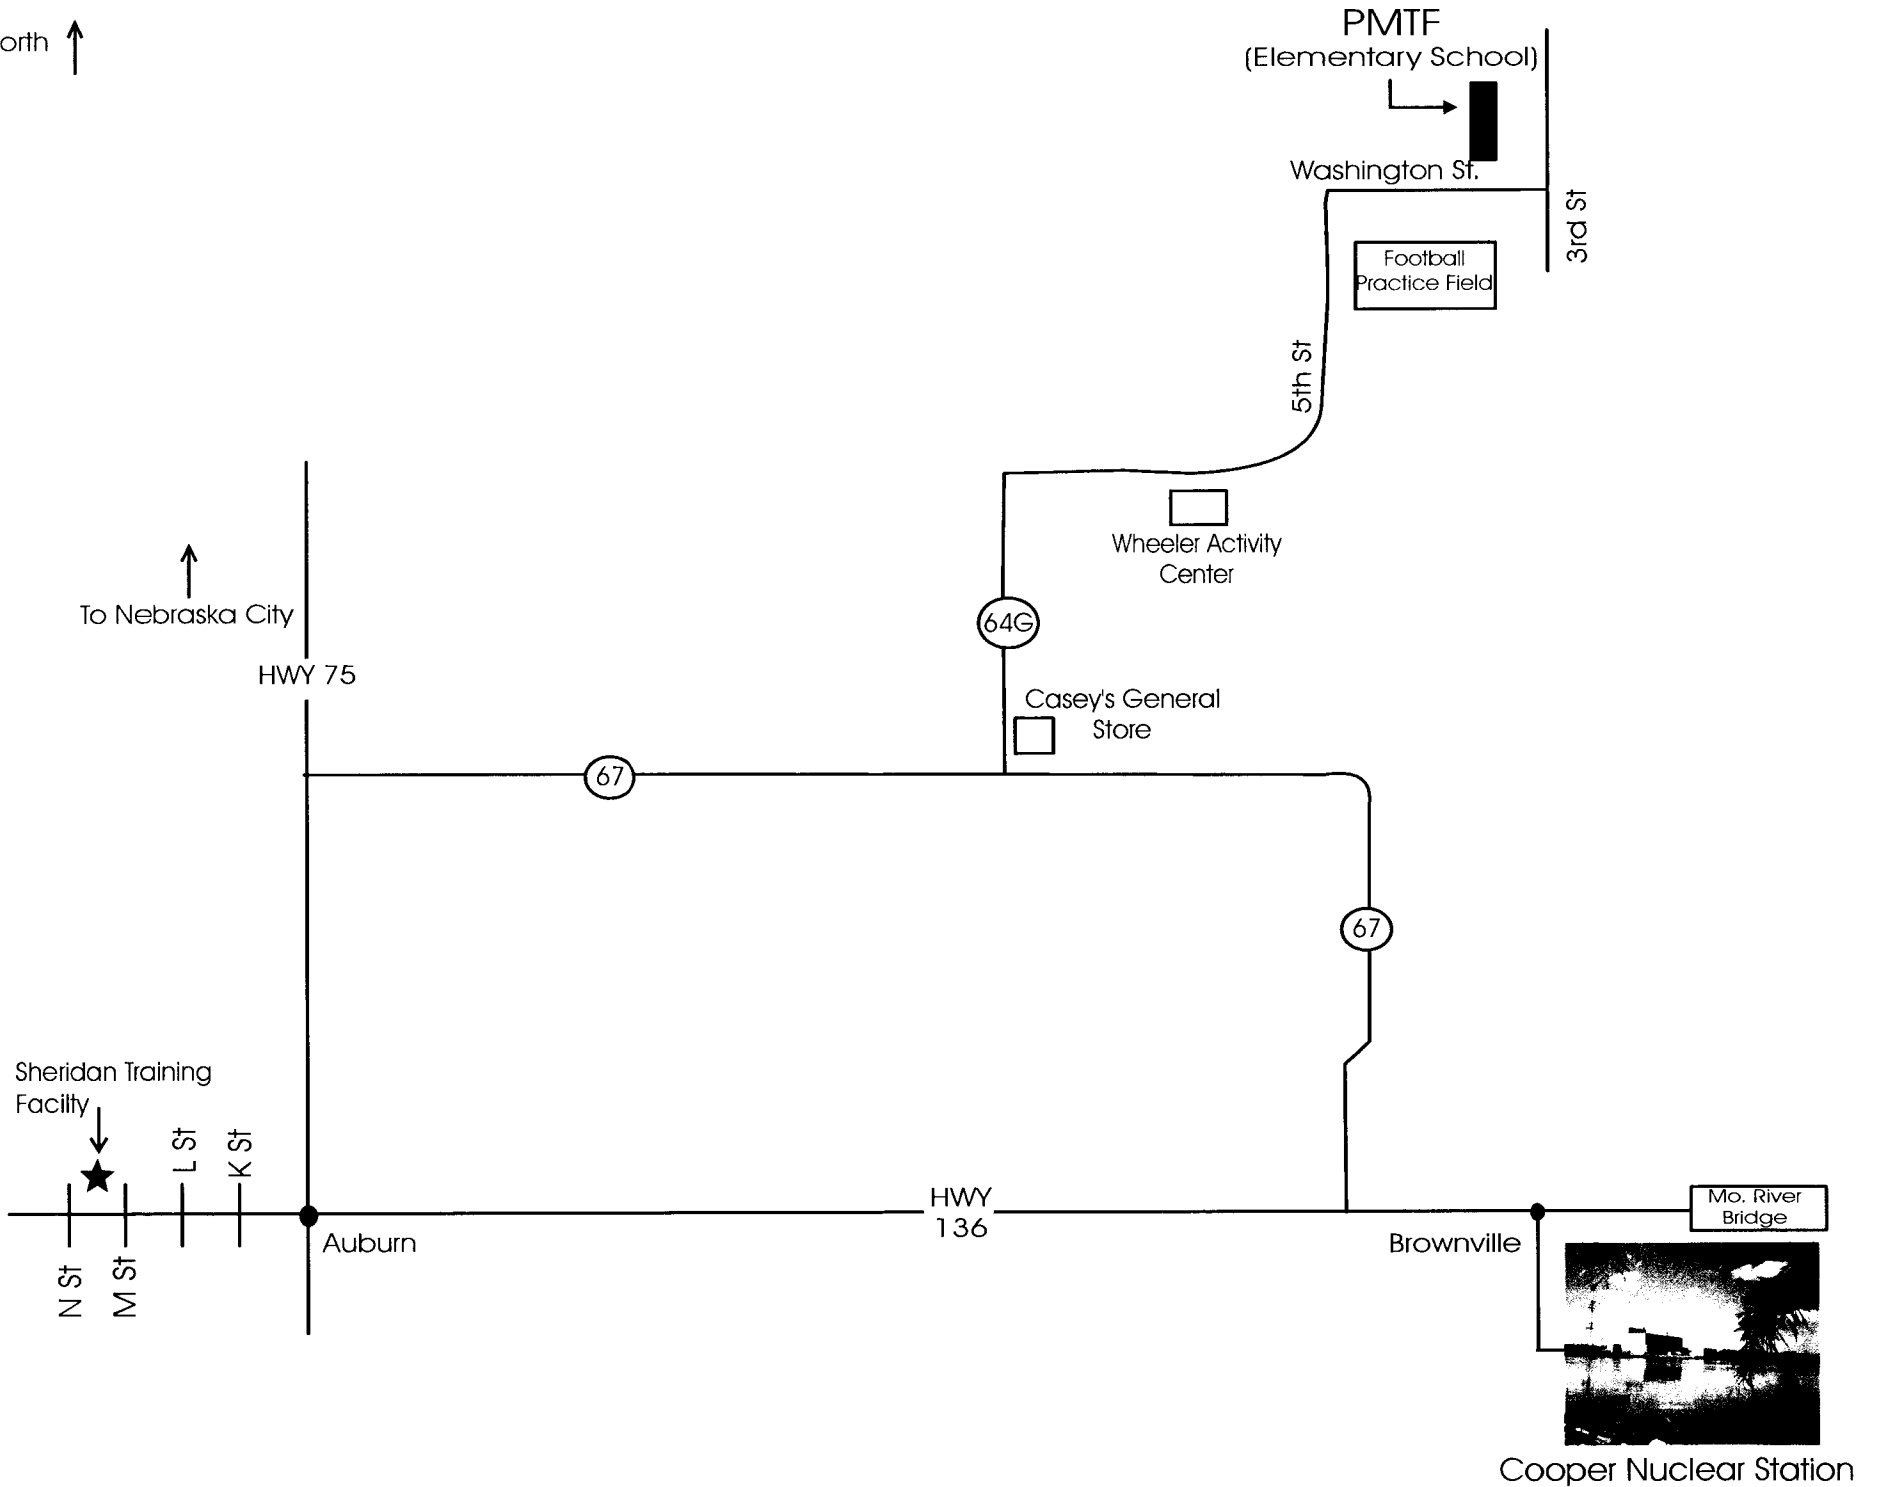

North ↑

To Nebraska City ↑

HWY 75

67

64G

Casey's General Store

Wheeler Activity Center

67

PMTF (Elementary School)

Washington St.

Football Practice Field

5th St

3rd St

Sheridan Training Facility

N St  
M St

L St  
K St

Auburn

HWY 136

Brownville

Mo. River Bridge

Cooper Nuclear Station